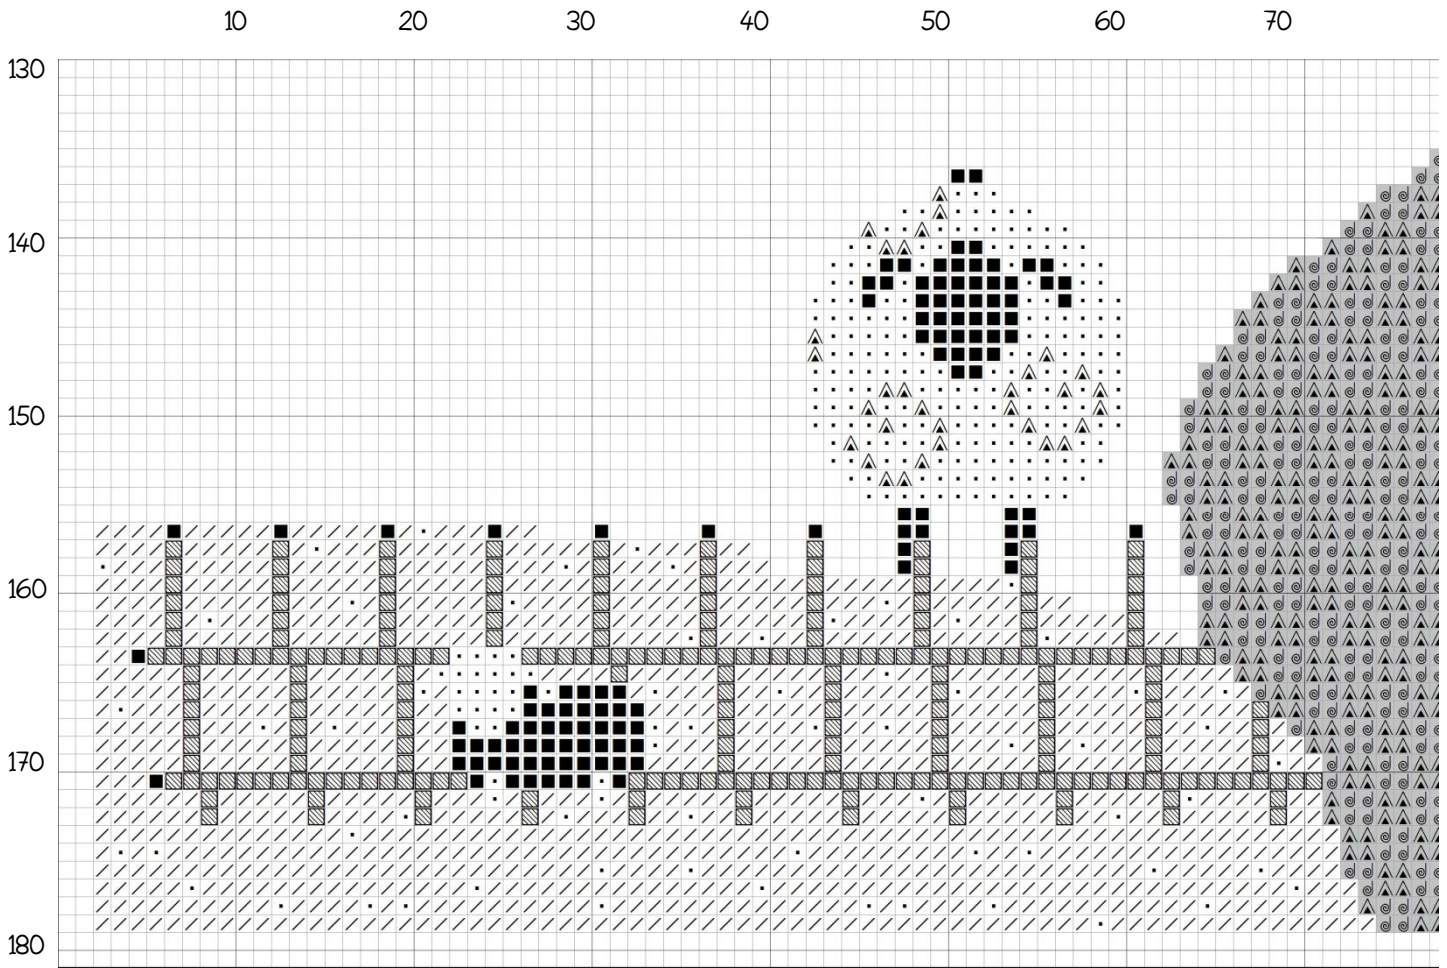

Thistles - Stitch Along #6

Grey stitches are from previous episodes.

Symbol	The Gentle Art	DMC
■	7095 - Carriage Black	310
▲	7102 - Misty Harbor	451
/	0115 - Tiger Lily	581
▨	1020 - Pebble	3072
•	1040 - Oatmeal	3865