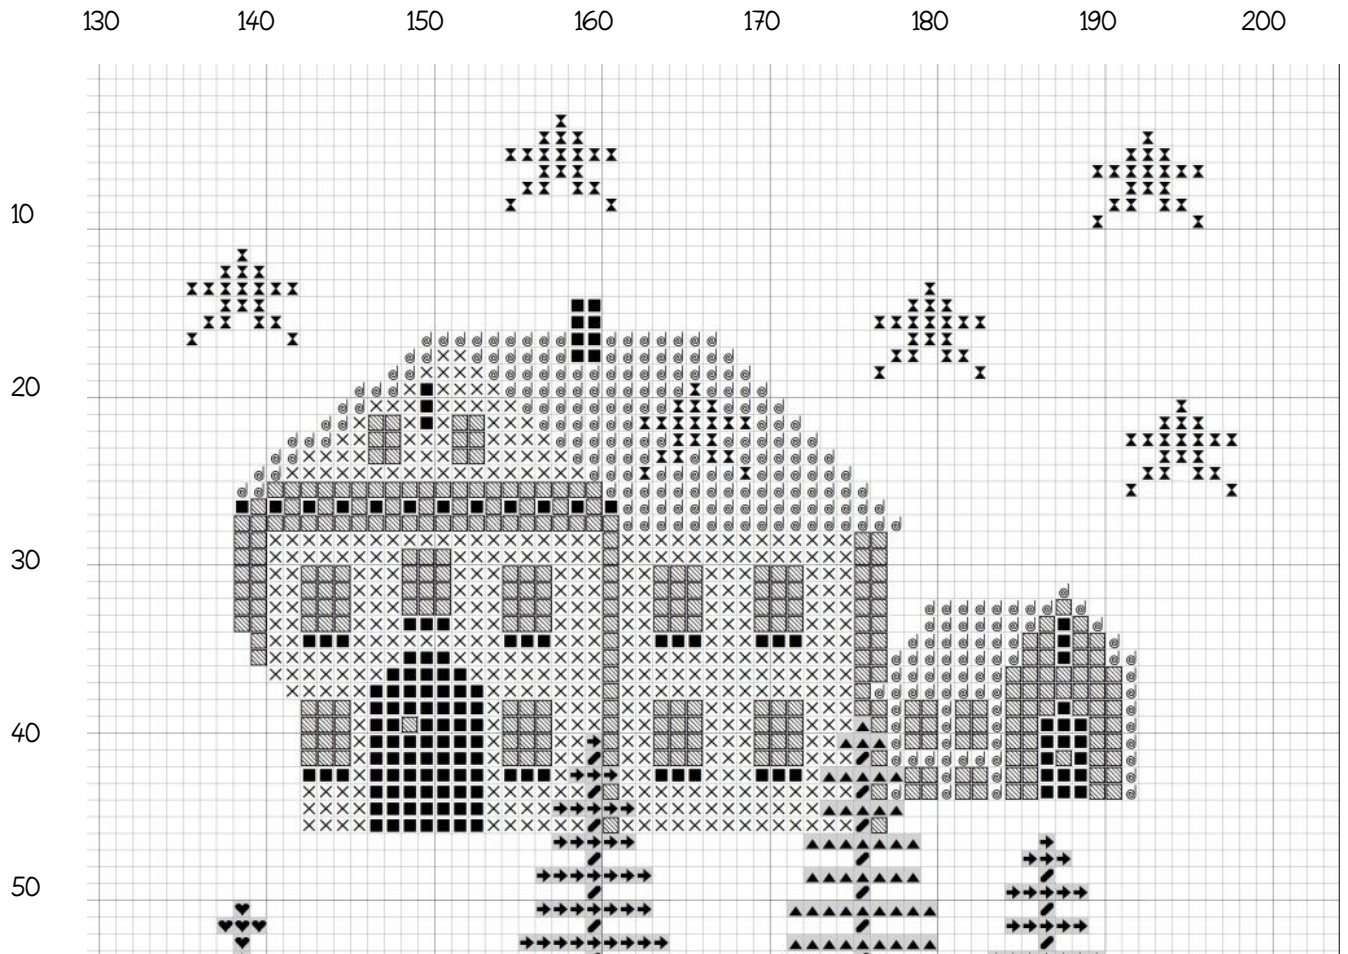

Thistles - Stitch Along #5

Grey stitches are from previous episodes.

| Symbol | The Gentle Art | DMC |
|--------|------------------------|------|
| ■ | 7095 - Carriage Black | 310 |
| × | 7039 - Bayberry | 502 |
| X | 0420 - Gold Leaf | 680 |
| ▨ | 1020 - Pebble | 3072 |
| ⊙ | 7007 - Cidermill Brown | 3863 |