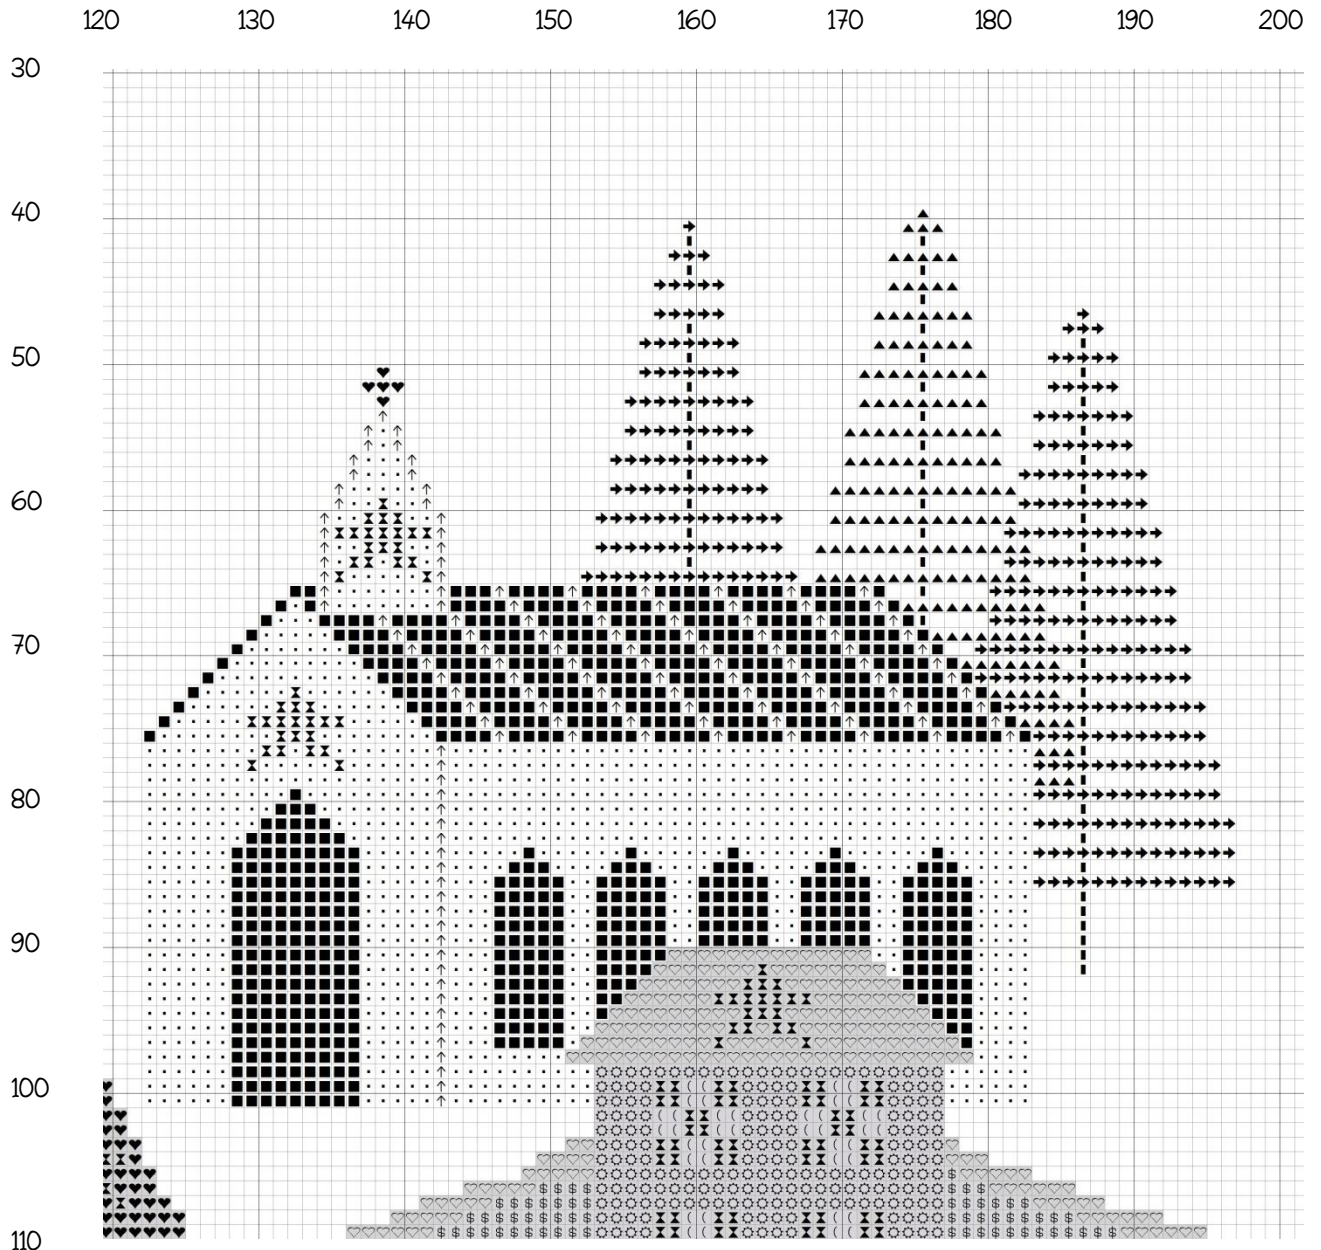

Thistles - Stitch Along #4

Grey stitches are from previous episodes.

Symbol	The Gentle Art	DMC
■	7095 - Carriage Black	310
↑	7040 - Lexington Green	523
✕	0420 - Gold Leaf	680
▲	7070 - Deep Forest	934
➔	7050 - Baby Spinach	3363
■	0440 - Maple Syrup	3790
♥	0350 - Mulberry	3857
·	1040 - Oatmeal	3865