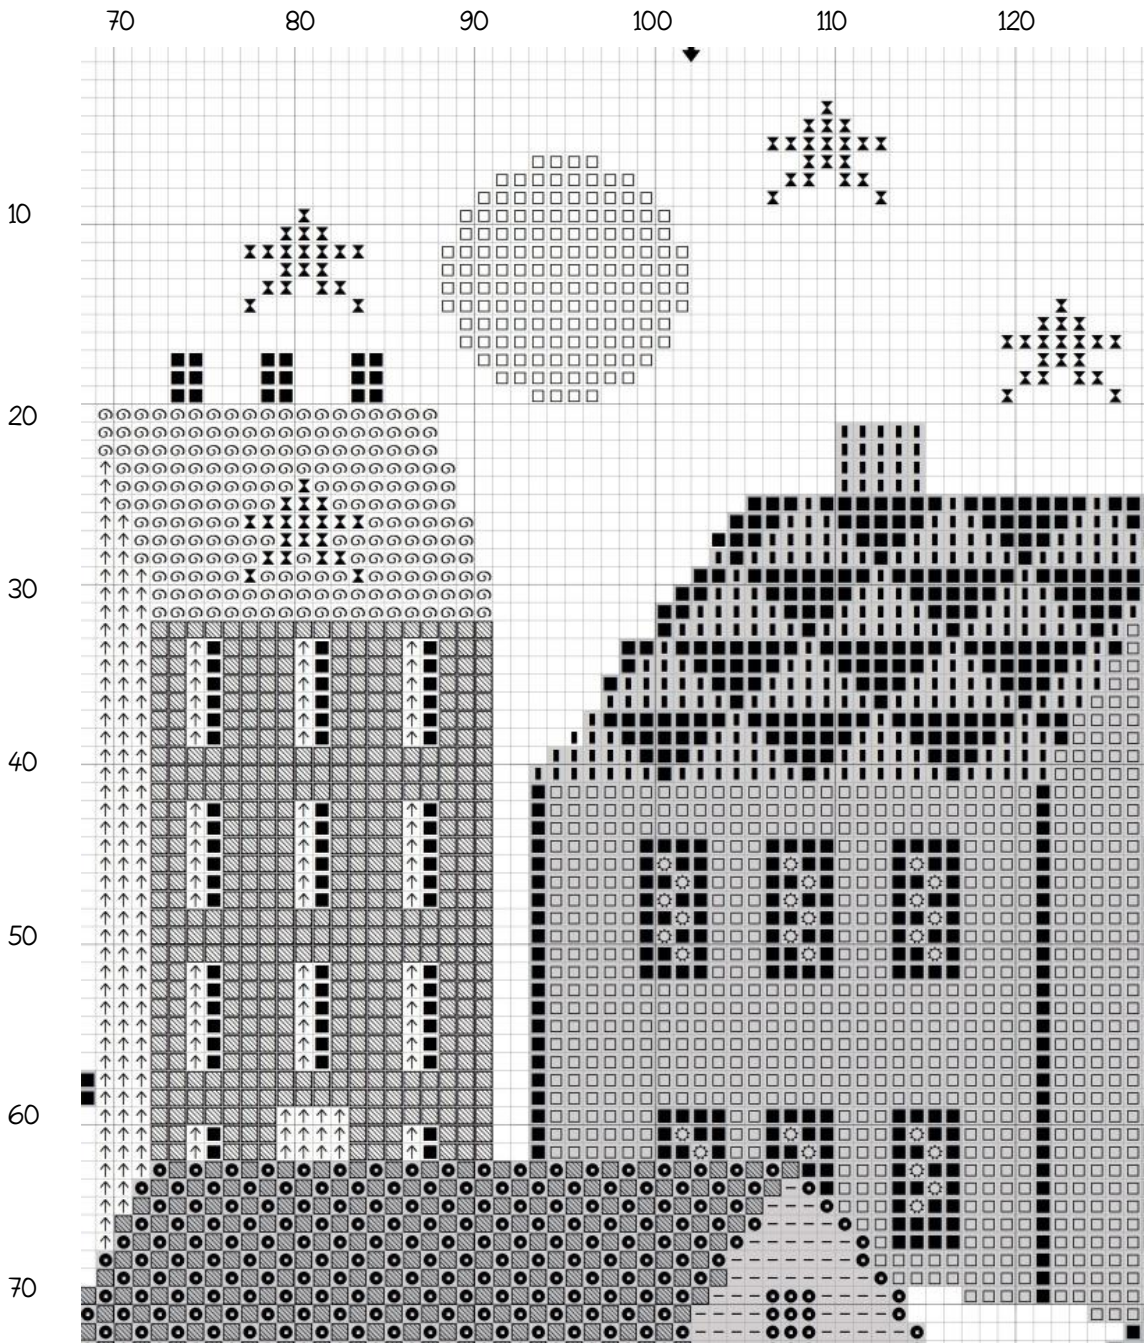

Thistles - Star Village #13b

Grey stitches are from previous episodes

Symbol	The Gentle Art	DMC
■	7095 - Carriage Black	310
↑	7040 - Lexington Green	523
✕	0420 - Gold Leaf	680
▨	1020 - Pebble	3721
○	1050 - Soot	3749
□	7020 - Butternut Squash	3835